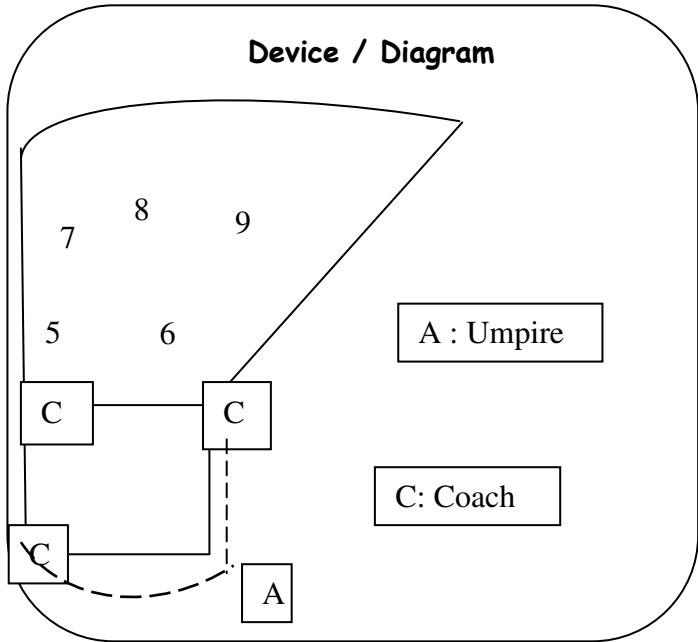

Skills

Topic of practical

The protection against a fly.

Description level of game, skill level / Blind baseball:

All level

Device / Diagram

Instructions

The coach positions the batter in the box.

The coach call the bases.

The batter after having made a contact runs towards 2° base :

- run with a bankings around the sound first base
- Arrive in front of 2° base.

Good Attitude

Criteria for success

- link in series hit and running base without stop
- increase his speed
- Made a steep turn without speed reducing
- Do not go out of the race lane
- Do not go out of the 2° base

Complexification

- Ohter runner on bases
- With defense to evaluate the habilities hit and run

Remark

This practice will be realized with :

- sound first base
- Second base safety zone