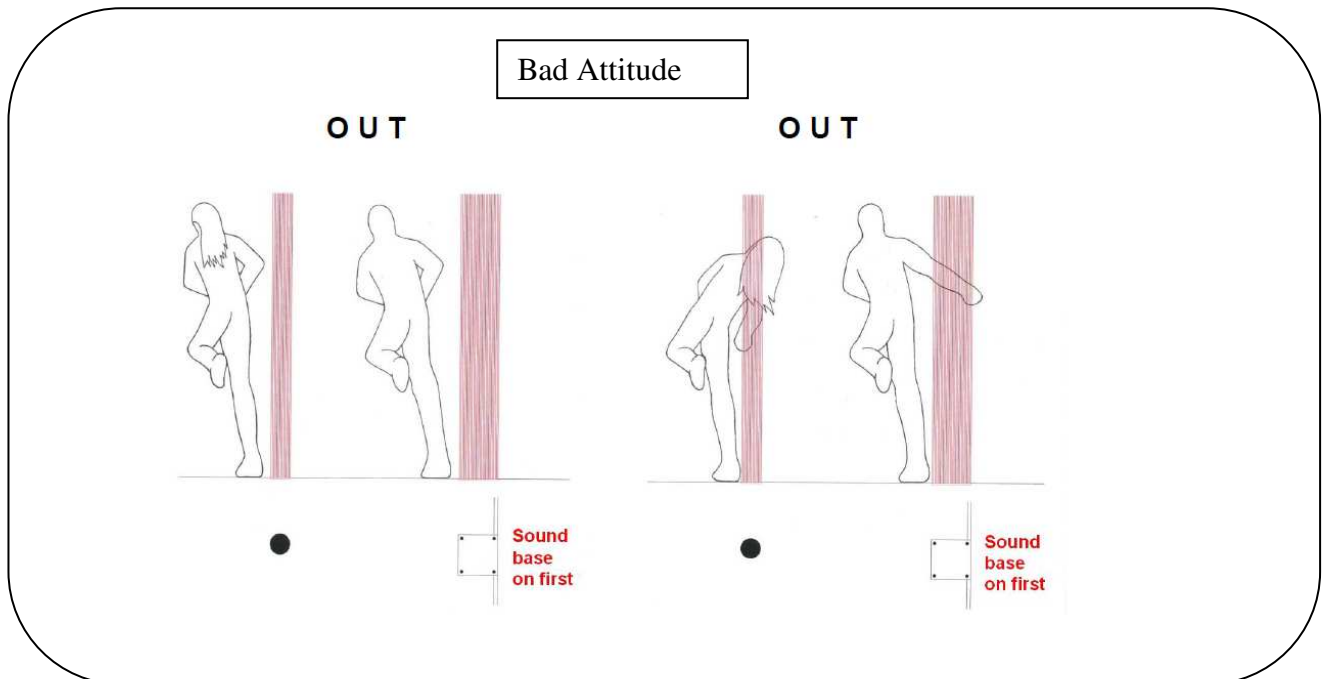

Skills

Topic of practical

The protection against a fly.

Description level of game, skill level / Blind baseball:

All level

Device / Diagram

Instructions

The coach positions the batter in the box.

The coach call the bases.

The batter after having made a contact runs towards 2° base :

- run with a bankings around the sound first base
- Arrive in front of 2° base.

Good Attitude

Criteria for success

- link in series hit and running base without stop
- increase his speed
- Made a steep turn without speed reducing
- Do not go out of the race lane
- Do not go out of the 2° base

Complexification

- Ohter runner on bases
- With defense to evaluate the habilities hit and run

Remark

This practice will be realized with :

- sound first base
- Second base safety zone